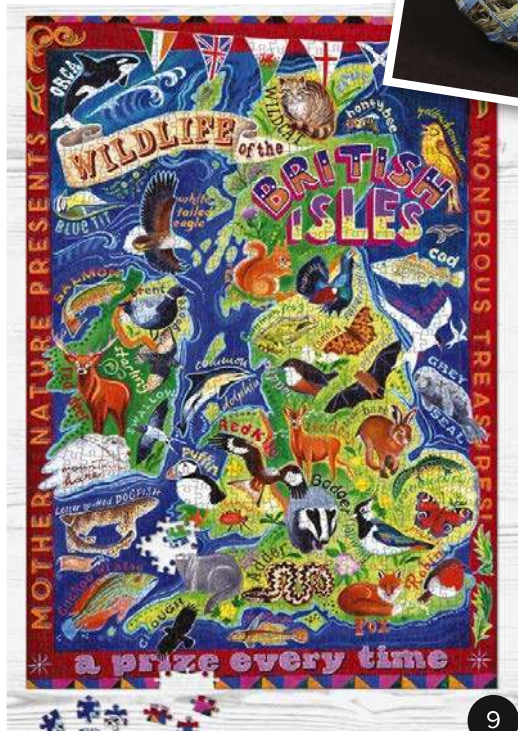

1

1 **Kate Byrne (Artweeks venue 455; Summertown)**  
Quople in ceramic, £80

2 **Kerry Spurry (Artweeks venue 42; Buckland)**  
19th Century Paradise Armchair in velvet, £695

OXFORDSHIRE  
**art**  
WEEKS

**3 Jean Pierre de Rosnay (Artweeks venue 321; Woodstock)** This Moment, oil on canvas £500

**4 Heidi Fenn (Artweeks venue 343; Piddington)** A pendant made from concrete and gold leaf, £28

**5 Liz Dee (Artweeks venue 4; Thame)** Lucy the Sheep is a large silver brooch commission created from a children's drawing. Similar commissions available, prices vary, starting at £70.

6

7

10

8

11

12

9

- 6** **Gaëlle Jolly (Artweeks venue 425; Oxford)** Message in a bottle- a custom calligraphy message on paper, £93.50
- 7** **Anne Mills (Artweeks venue 53; Stanford-in-the-Vale)** British Ash Bellows in wood and leather, £265
- 8** **Gabriella Anouk (Artweeks venue 42; Buckland)** Banana Blue A3, framed from an edition of 20, £2,000. Also available at A2 & A1
- 9** **Jane Tomlinson (Artweeks venue 302; Freeland)** Wildlife of the British Isles 1000-piece jigsaw puzzle based on an original painting, £32
- 10** **Colin Henwood (Artweeks venue 74; Long Wittenham)** Electric Punt: Voltaire, 25ft long with a 4ft beam £12,000 incl. a new set of batteries
- 11** **Jane Smith (Artweeks venue 320; Woodstock)** Lego Star Wars Collection, Open edition print, £65
- 12** **Hipkiss (Artweeks venue 443; Jericho)** 'We Came To Be Here' handcut map globe, £1,250