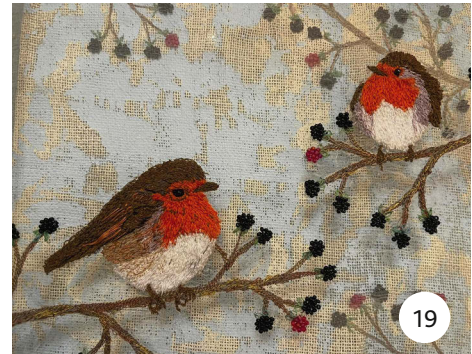

LOCAL TALENT:

Celebrating 20 Years

A gallery of 20 of our favourite pieces from Oxfordshire Artweeks' online Winter Show, by artists whom we have featured in our pages over the years.

1. **Anya Simmons**,
 Moon Robin 1, Gesso, acrylics & acrylic inks on artist board.
 19cm x 19cm (framed size 35cm x 35cm). £165.
2. **Alexandra Buckle**,
 A Light Flurry, Linocut. 30x40cm printed area. £260.
3. **Bridget Wheatley**, Embossed silver earrings with gold plate and
 emerald beads. 7x1.5cm. £195.

7. **Gerry Coles**, It's beginning to look a lot like Christmas, Linocut. 16" x 16" framed, £90.

8. **Jill Smith**, Winter Woods, Oil on panel. Framed size: 58x27.8cm. £220 framed.

9. **Jane Tomlinson**, Three French Hens, Watercolour. 240mm x 240mm. £215.

10. **Jo Marshall**, Winter Horse, Framed ceramic tile. 30cm x 30cm. £85.

11. **Jo Lillywhite**, Wonderland Light, Pastel. 15x12.5 inches, framed. £160.

12. **Margot Bell**, Colorado pine, Woodcut. 30 x 22.5cm. £125.

On previous page

13. **Melanie Charles**, Huckleberry, Acrylic on canvas. 40x40cm. £250.

14. **Tam Frishberg**, Winter Day Vase, Stoneware, 18cm high x 15cm diameter. £54.

15. **Maureen Gillespie**, Cold and Crisp - across the lake to St Mary Magdalene Church, Woodstock. Oil on Board, Framed. £500.