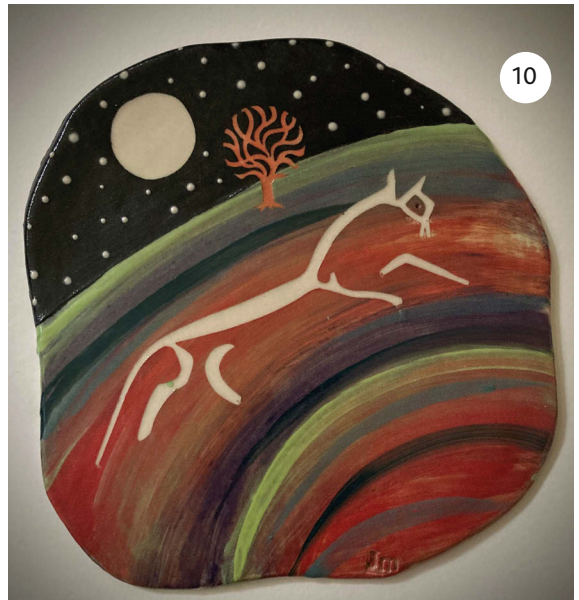

LOCAL TALENT:

Celebrating 20 Years

A gallery of 20 of our favourite pieces from Oxfordshire Artweeks' online Winter Show, by artists whom we have featured in our pages over the years.

1. **Anya Simmons**,
 Moon Robin 1, Gesso, acrylics & acrylic inks on artist board.
 19cm x 19cm (framed size 35cm x 35cm). £165.
2. **Alexandra Buckle**,
 A Light Flurry, Linocut. 30x40cm printed area. £260.
3. **Bridget Wheatley**, Embossed silver earrings with gold plate and
 emerald beads. 7x1.5cm. £195.

4. Caroline Meynell, Winter Loch, Oil on canvas. 18x24cm, unframed. £100 including postage.

5. Deborah Williams, Pickle & Lime in Winter, Collage. 22cm x 25cm plus frame. £250 framed.

6. Elaine Allender, Cadgwith - First Light, Acrylic on canvas 48cm x 48cm. £150.

7. **Gerry Coles**, It's beginning to look a lot like Christmas, Linocut. 16" x 16" framed, £90.

8. **Jill Smith**, Winter Woods, Oil on panel. Framed size: 58x27.8cm. £220 framed.

9. **Jane Tomlinson**, Three French Hens, Watercolour. 240mm x 240mm. £215.