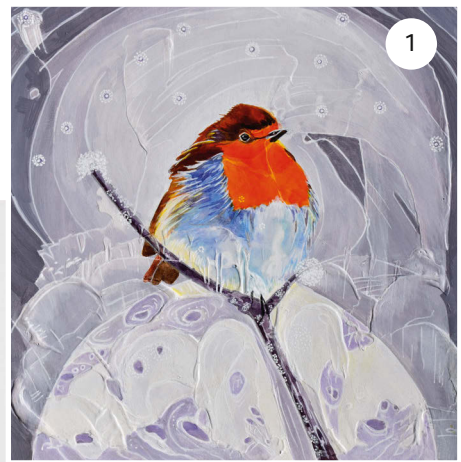

LOCAL TALENT:

Celebrating 20 Years

A gallery of 20 of our favourite pieces from Oxfordshire Artweeks' online Winter Show, by artists whom we have featured in our pages over the years.

1. **Anya Simmons**,
 Moon Robin 1, Gesso, acrylics & acrylic inks on artist board.
 19cm x 19cm (framed size 35cm x 35cm). £165.
2. **Alexandra Buckle**,
 A Light Flurry, Linocut. 30x40cm printed area. £260.
3. **Bridget Wheatley**, Embossed silver earrings with gold plate and
 emerald beads. 7x1.5cm. £195.

4. Caroline Meynell, Winter Loch, Oil on canvas. 18x24cm, unframed. £100 including postage.

5. Deborah Williams, Pickle & Lime in Winter, Collage. 22cm x 25cm plus frame. £250 framed.

6. Elaine Allender, Cadgwith - First Light, Acrylic on canvas 48cm x 48cm. £150.

7. **Gerry Coles**, It's beginning to look a lot like Christmas, Linocut. 16" x 16" framed, £90.

8. **Jill Smith**, Winter Woods, Oil on panel. Framed size: 58x27.8cm. £220 framed.

9. **Jane Tomlinson**, Three French Hens, Watercolour. 240mm x 240mm. £215.