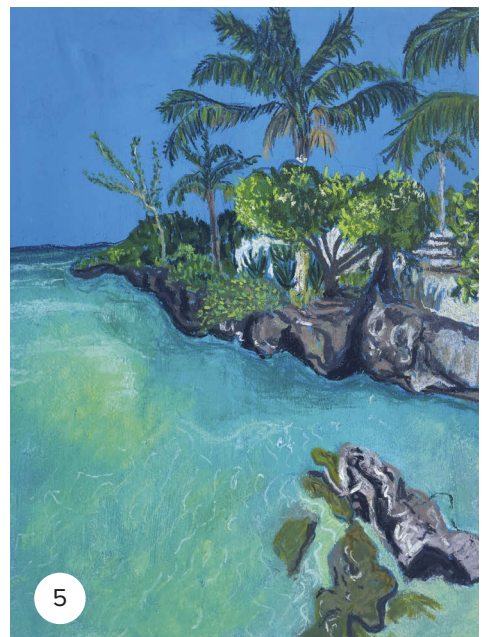

Home and Away