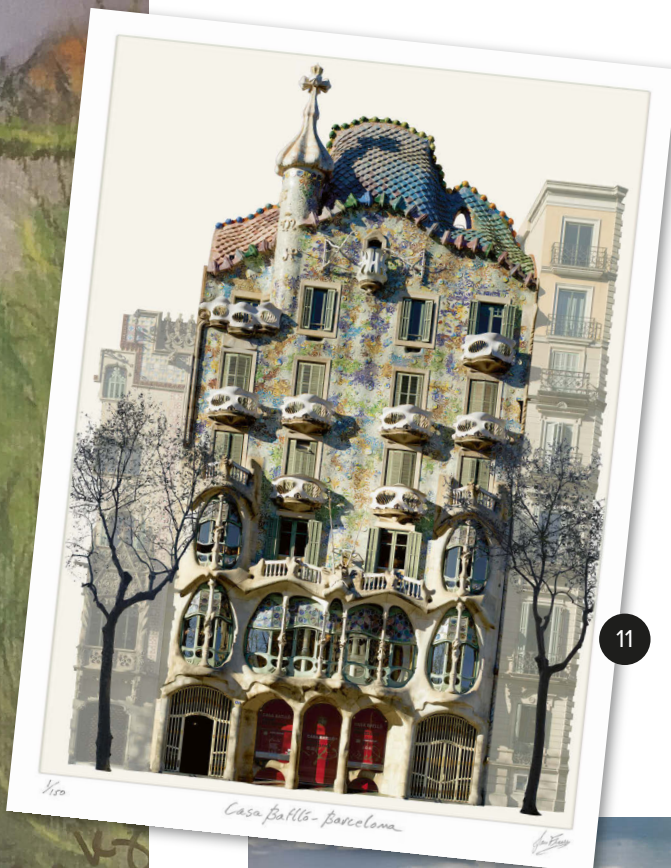

1

- 1 Limited Edition Giclee Print of St Michaels Mount, Cornwall, by **Anya Simmons** £85 [anyasimmons.co.uk](http://anyasimmons.co.uk)
- 2 Commission your own view and **Liz Dee** will create a bespoke pendant. Prices start at £75 [thesilverworkshop.org.uk](http://thesilverworkshop.org.uk)
- 3 Sterling silver and seaglass seaweed pendant on chain by **Vicky Cumming**. £48 [vickycummingsilver.co.uk](http://vickycummingsilver.co.uk)
- 4 Seagull and chip by **Anna Lockwood**. £1,000 [annalockwoodart.com](http://annalockwoodart.com)
- 5 Zanzibar Water's Edge II by Edwina Sercombe in acrylic ink and pastel. £350 [edwinasercombe.com](http://edwinasercombe.com)

# Home and Away

6

7

8

9

10

11

6 Ravello Italy watercolour by Bruce Wright. £240 [bwright.co.uk](http://bwright.co.uk)

7 Framed in non-reflective glass **Jane Stillwell's** image of Venice. A2, £285 (other sizes available) [janephoto.com](http://janephoto.com)

8 Elaine Allender's Portscatho Boats is available as a framed print. £95 [elaineallenderart.co.uk](http://elaineallenderart.co.uk)

9 Boats at Horsey, Norfolk in pastels by **Sue King**. £30.00 Instagram: [@sueking4207](https://www.instagram.com/sueking4207)

10 Framed photography mosaic depicting Thailand by Night by **Hannah Simm**. £75 [hannahsimm.co.uk](http://hannahsimm.co.uk)