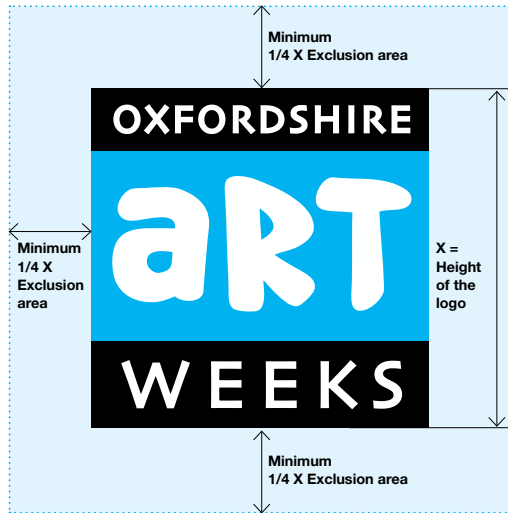

OAW_logo+30th WO.eps

... for use with a specific celebratory logo such as above example, black version

OAW_logo+30th.eps

Placement of logo / how to use / colours / fonts

Correct logo use

Please do not place other logos in the exclusion area (see above)

Correct example of logo placement. The logo should ALWAYS appear top right hand position of ANY document

Incorrect logo use

Do Not... ... place the logo on a coloured background that makes it difficult to see