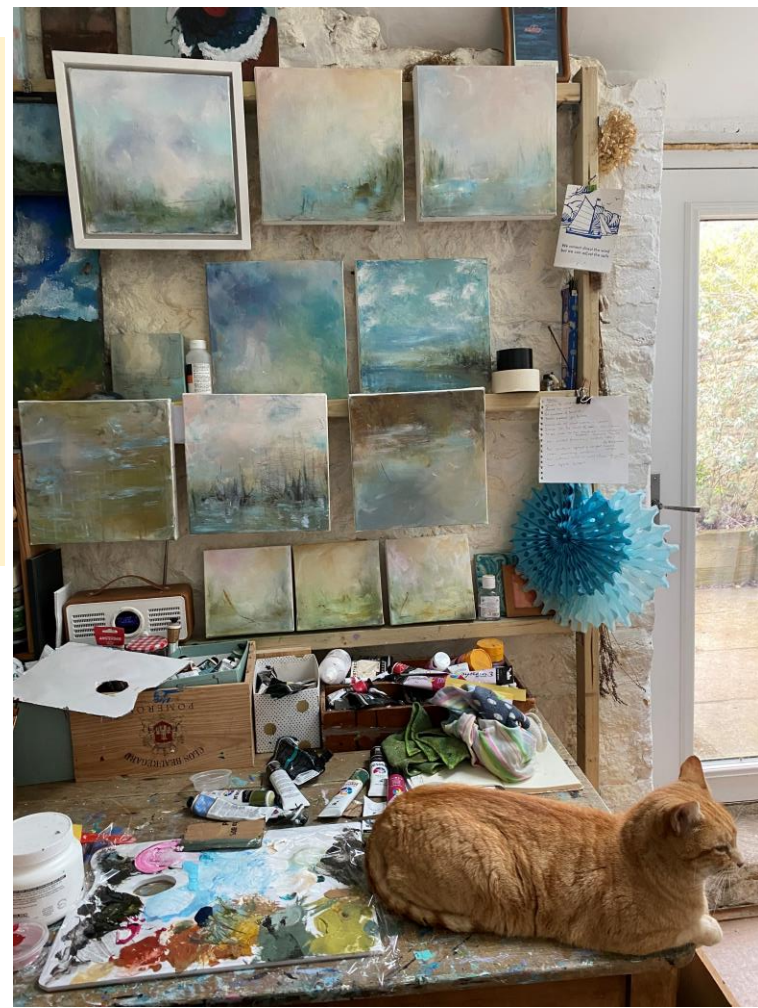

So grab a cuppa (or a tipples of your choice) sit back and take a wander through what has kept me busy recently.....

My studio is a riot of colour and a hive of activity. I work on many pieces at once and so there are always pieces on the contemplation wall which I am living with to try to work out what they need!