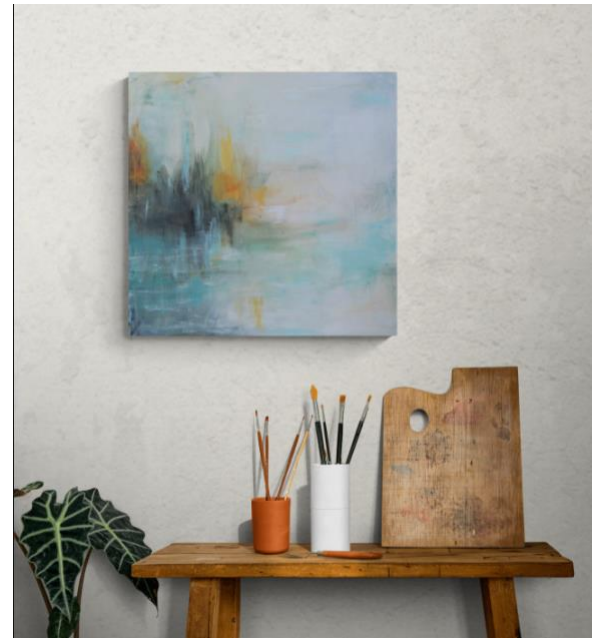

Acrylic on box canvas

60 x 60 cm

£400

To scale in situ

The sun has burst the sky, 2023

Acrylic on box canvas

60 x 60 cm

£400

The paths we have walked, 2022
Acrylic on 30 x 30 box canvas £150

Over beyond, 2022
Acrylic on 30 x 30 box canvas £150

The places I have been I,
2021
Acrylic on 20 x 20 box canvas £100

The places I have been II,
2021
Acrylic on 20 x 20 box canvas £100

The places I have been III,
2021
Acrylic on 20 x 20 box canvas £100

Contemplation paintings.

Slowly the marks made on the canvas come to resemble recognised imagery.

They are small, quiet paintings who do not shout but gently pull you in to look closer and loose yourself.