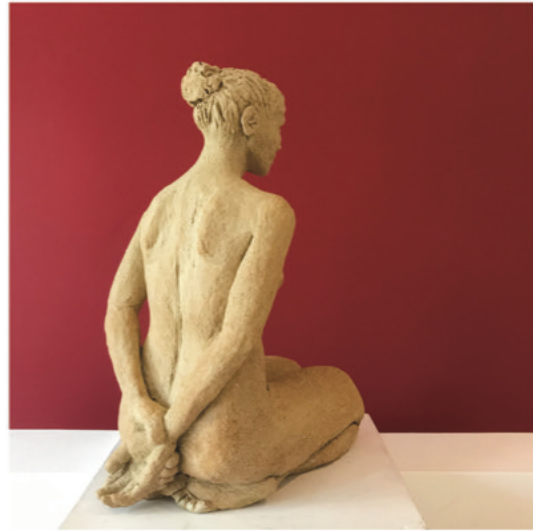

Live May 8th - 16th 11.00 - 6.00 daily
27 Meadow Prospect
Wolvercote OX2 8PP

Alison Morris
Jewellery

Jane Moser
Sculpture

Neil Butterfield
Painting

Phillip Dove
Stained Glass