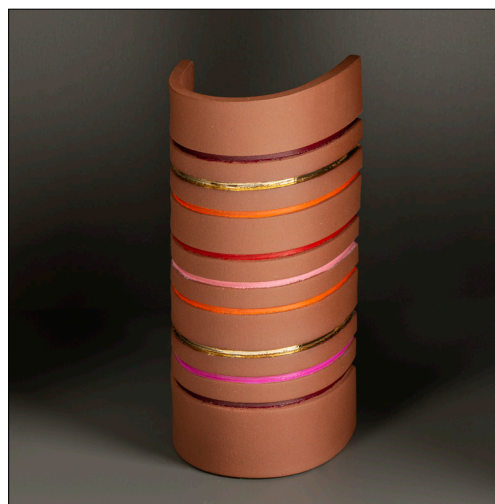

#### Totem and Tribe series

*Totem*: a spirit, sacred object, symbol or emblem of a group of people, such as a family, clan, lineage or tribe, that has special significance in tribal life. This new body of work consists of handbuilt terracotta slabs shaped into tall cylindrical forms with coloured bands and housed in cubes. Totem like forms with colours inspired by autumn woodland walks and summer flowers on the kitchen table, these pieces are about family, identity and home. Earthy but bold, I hope they have a timeless quality, both ancient and modern. They are about a sense of connection to who we are through our people past and present, which feels poignant and profound.

*Tribe*: Nestled within Totem is a little series of small ancestry pots in orange, green and gold.

Totem 1 H21cm £195

Totem 2 H19cm £195

Totem 3 H22cm £195

Totem 4 H18cm £195

Totem 5 H19cm £175

Totem 6 H19cm £175

Totem 14 H17cm £140

Totem 15 H15cm £130

Totem 16 H18cm £130

---

Totem 17 H15cm £120

Totem 18 H14.5cm £120

Totem 19 H15.5cm £95

Totem 20 H13.5cm £95

Totem 21 H13cm £95

Totem 22 H12cm £85

---

Tribe 1 H7.5cm £120

Tribe 2 H7.5cm £95

Tribe 3 H9cm £130

Tribe 4 H7.5cm £95

Tribe 5 H8cm £130