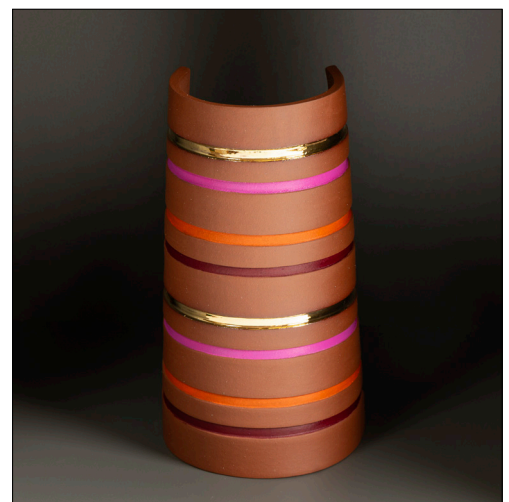

#### Totem and Tribe series

*Totem*: a spirit, sacred object, symbol or emblem of a group of people, such as a family, clan, lineage or tribe, that has special significance in tribal life. This new body of work consists of handbuilt terracotta slabs shaped into tall cylindrical forms with coloured bands and housed in cubes. Totem like forms with colours inspired by autumn woodland walks and summer flowers on the kitchen table, these pieces are about family, identity and home. Earthy but bold, I hope they have a timeless quality, both ancient and modern. They are about a sense of connection to who we are through our people past and present, which feels poignant and profound.

*Tribe*: Nestled within Totem is a little series of small ancestry pots in orange, green and gold.

Totem 1 H21cm £195

Totem 2 H19cm £195

Totem 3 H22cm £195

Totem 4 H18cm £195

Totem 5 H19cm £175

Totem 6 H19cm £175

Totem 7 H18.5cm £175

Totem 8 H19.5cm £175

Totem 9 H19cm £150

Totem 10 H17.5cm £150

---

Totem 11 H18cm £150

Totem 12 H17cm £150

Totem 13 H16cm £140