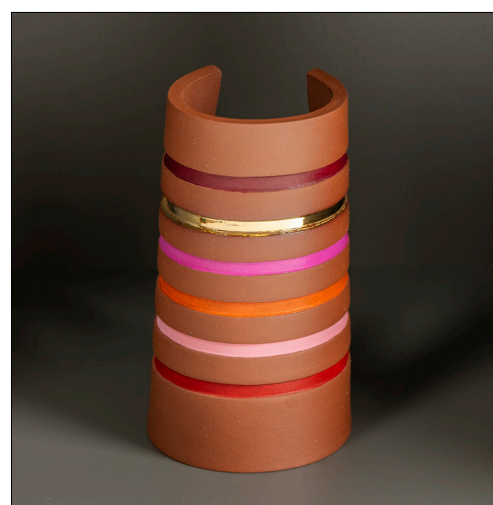

#### Totem and Tribe series

*Totem*: a spirit, sacred object, symbol or emblem of a group of people, such as a family, clan, lineage or tribe, that has special significance in tribal life. This new body of work consists of handbuilt terracotta slabs shaped into tall cylindrical forms with coloured bands and housed in cubes. Totem like forms with colours inspired by autumn woodland walks and summer flowers on the kitchen table, these pieces are about family, identity and home. Earthy but bold, I hope they have a timeless quality, both ancient and modern. They are about a sense of connection to who we are through our people past and present, which feels poignant and profound.

*Tribe*: Nestled within Totem is a little series of small ancestry pots in orange, green and gold.

Totem 1 H21cm £195

Totem 2 H19cm £195

Totem 3 H22cm £195

Totem 4 H18cm £195

Totem 5 H19cm £175

Totem 6 H19cm £175

Totem 14 H17cm £140

Totem 15 H15cm £130

Totem 16 H18cm £130

---

Totem 17 H15cm £120

Totem 18 H14.5cm £120

Totem 19 H15.5cm £95

Totem 20 H13.5cm £95

Totem 21 H13cm £95

Totem 22 H12cm £85

---

Tribe 1 H7.5cm £120

Tribe 2 H7.5cm £95

Tribe 3 H9cm £130

Tribe 4 H7.5cm £95

Tribe 5 H8cm £130