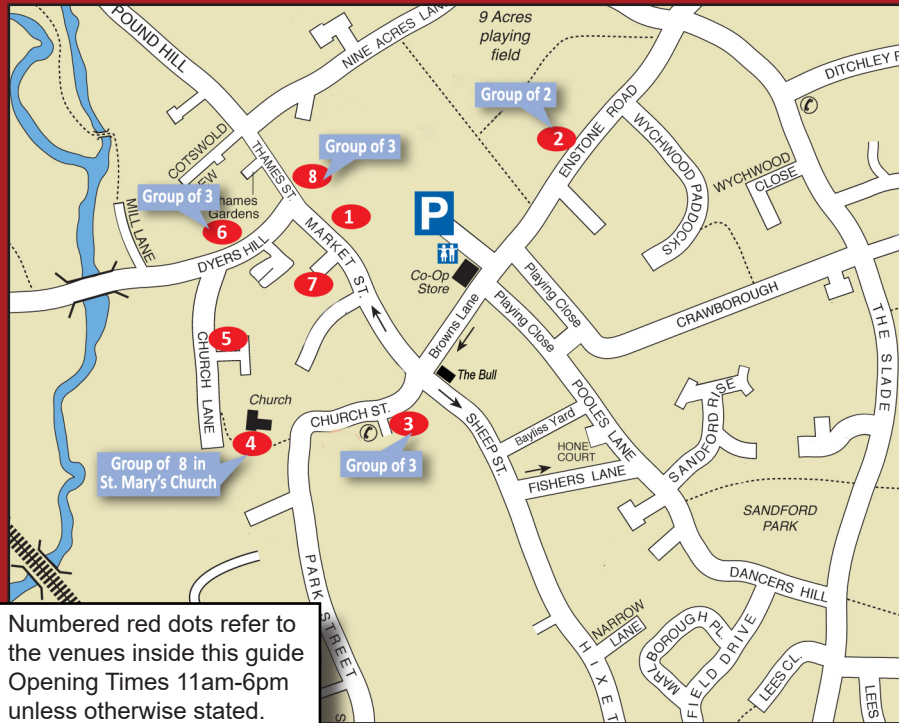

OXFORDSHIRE ARTWEEKS FESTIVAL

Christmas Open Studios in Charlbury

Numbered red dots refer to the venues inside this guide
Opening Times 11am-6pm unless otherwise stated.

Market Street, Charlbury
Tel: 01608 811805

Best wishes for a successful weekend from Cotswold Frames

THE BULL INN

Pack Taverns Ltd

Cotswold country pub recently re-opened and refurbished. Come and sample the new menu and our real ales. Accommodation also available.

Tel. 01608 810689

The Heat Store Ltd

Retailer of wood-burning, gas and oil stoves

Tel: 01608 819088

19-20 November 2016
11am-6pm
22 exhibiting artists