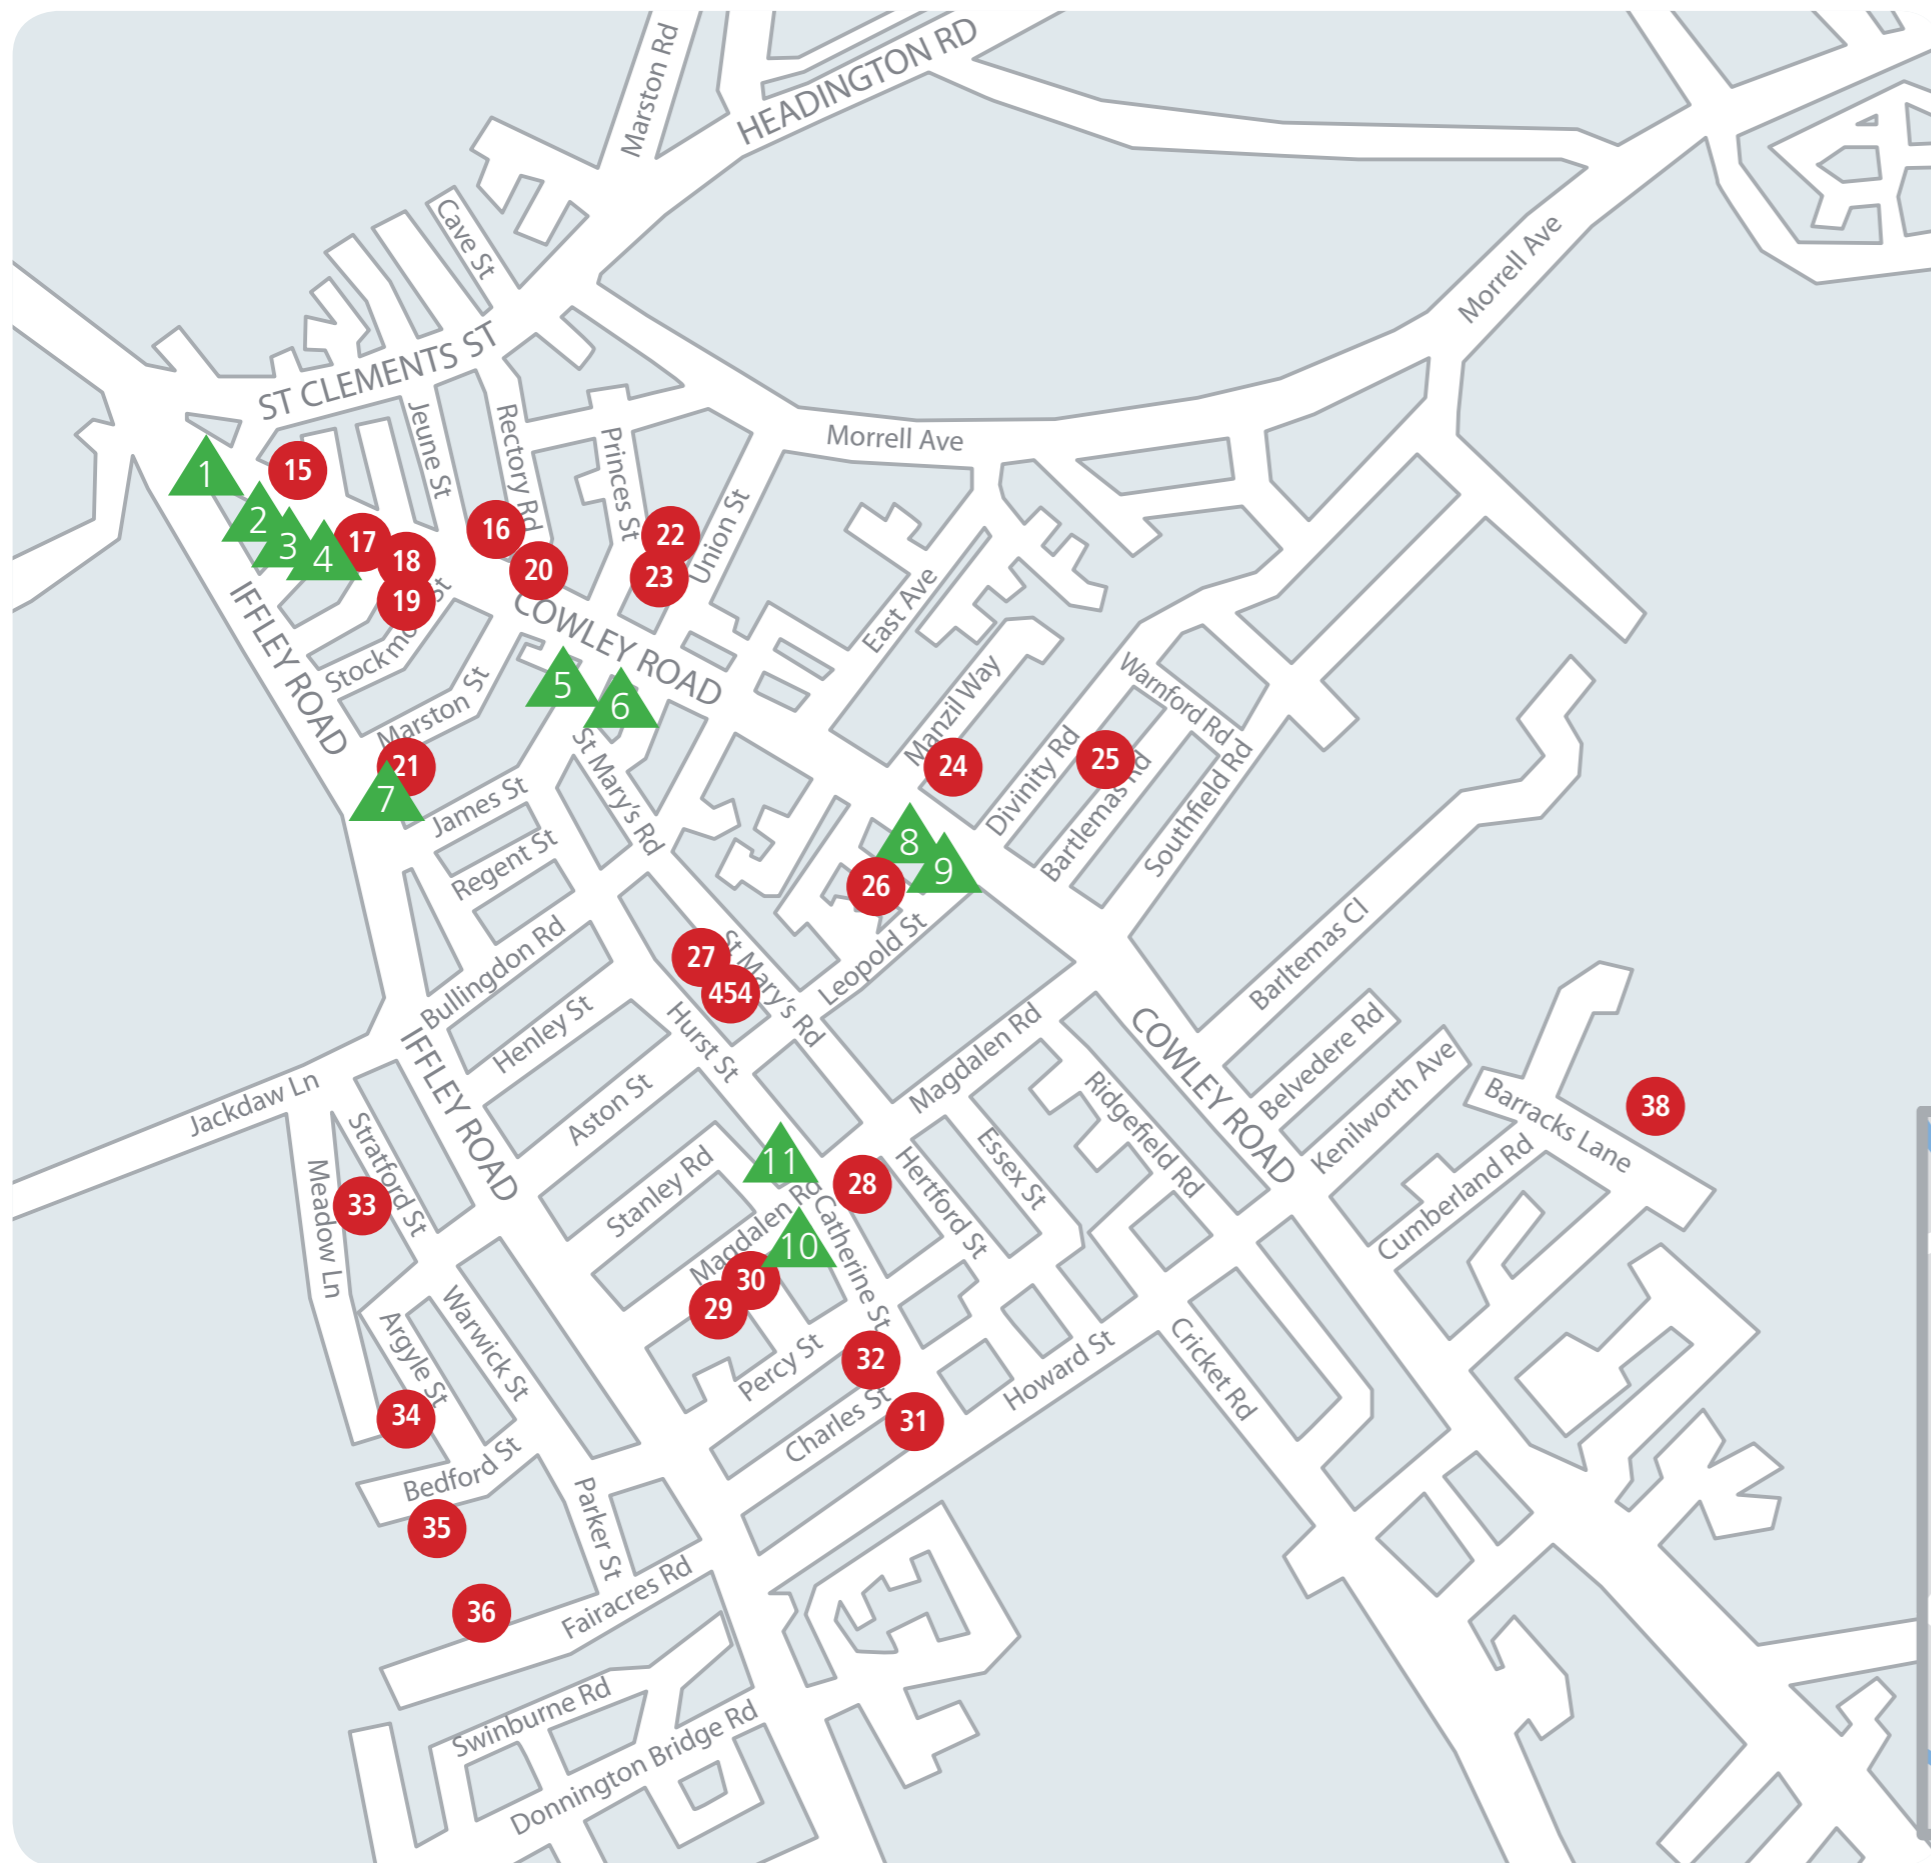

4-6, 11-12 May 12-6

42 

Su Dore
Various Media

66 White Road, Cowley, OX4 2JL
07799 622983
su.dore@ntlworld.com

5-12 May 12-6 (Thurs 12-8)

454 

The China Shop
Drawing, Painting, Sculpture

The China Shop, 37a St Mary's Road, Oxford, OX4 1PY
www.thechinashopgallery.co.uk

4-12 May 10-6
(Sat/Sun 10-4) (Thur/Fri 10-8)

OXFORDSHIRE ART WEEKS EAST OXFORD

ARTWEEKS IN EAST OXFORD

EAST OXFORD

Plan Your Route

Ceramics	39
Digital Art	31
Furniture	40
Jewellery	18, 35, 37, 41, 42
Miscellaneous	21, 22, 23, 24, 27, 30, 38, 42
Mixed Media	28, 35, 38
Painting & Drawing	15, 17, 19, 21, 26, 27, 28, 29, 34, 35, 36, 40, 45, 4
Photography	16, 21, 25, 32, 42
Print Making	20, 27, 28, 33
Sculpture	21, 27, 45, 4
Textiles	35, 42